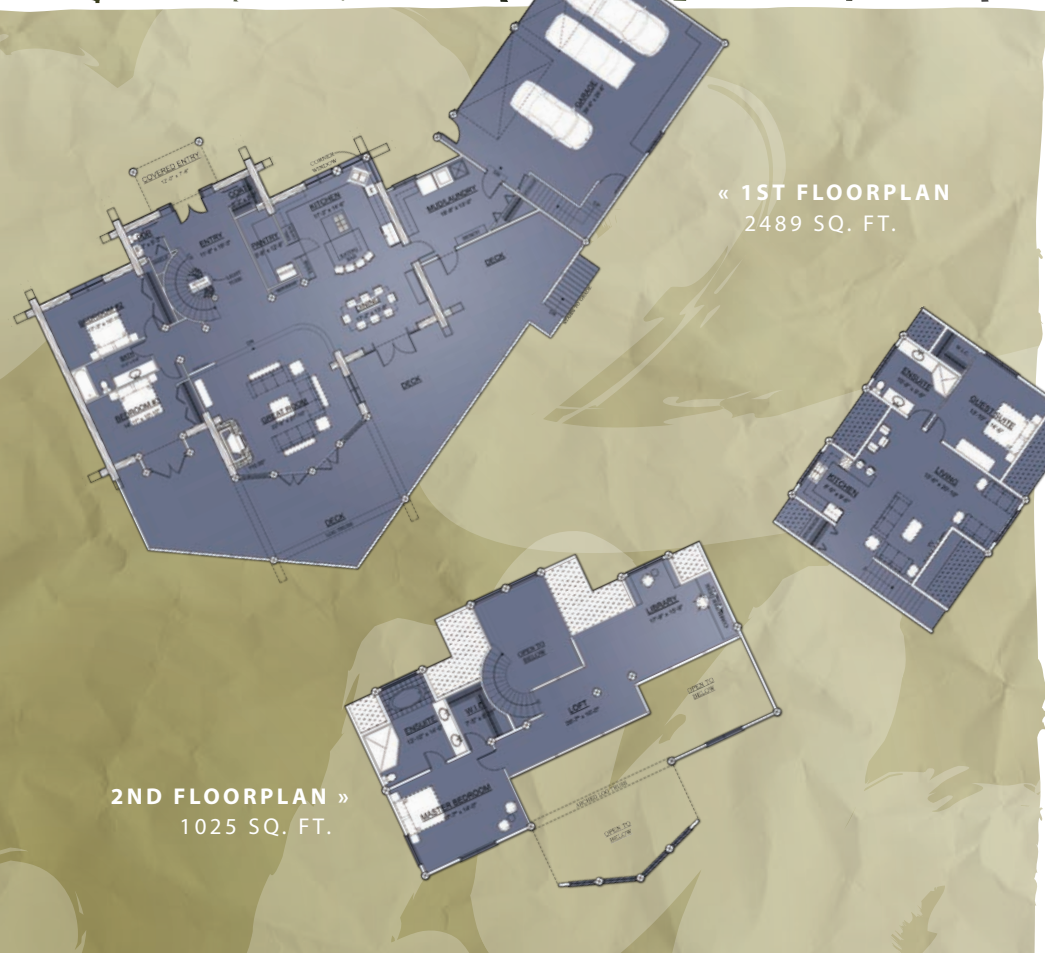

MOOSE JAW

3514 SQ. FT. LOG HOME

Brian Moore
LOG & TIMBER HOMES

« 1ST FLOORPLAN
2489 SQ. FT.

2ND FLOORPLAN »
1025 SQ. FT.

FOR DETAILED INFORMATION ON THIS
LOG HOME CONTACT US AT

(604) 855-0602

OR