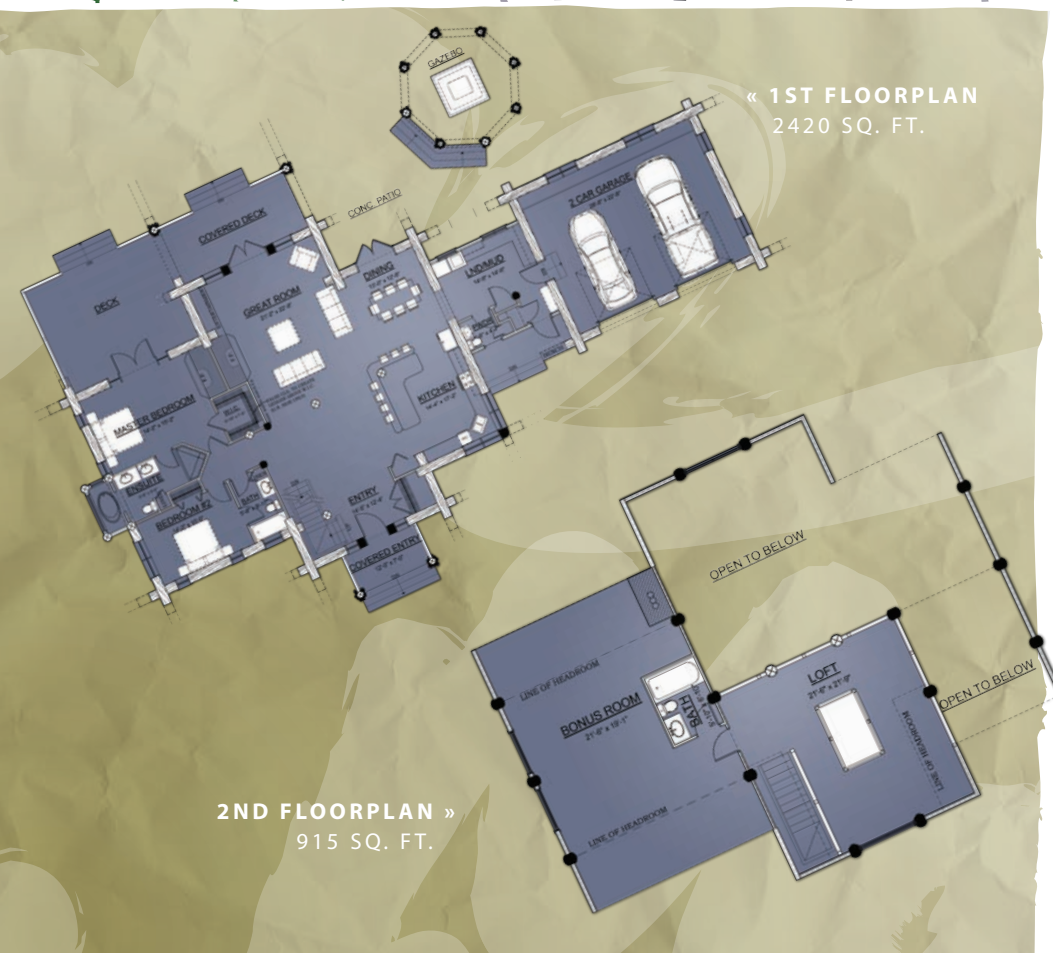

PLEASANT PRAIRIE

3335 SQ. FT. LOG HOME

Brian Moore
LOG & TIMBER HOMES

FOR DETAILED INFORMATION ON THIS LOG HOME CONTACT US AT

(604) 855-0602

OR

INFO@BRIANMOORELOGHOMES.COM

CUSTOM DESIGNS
POWERED BY