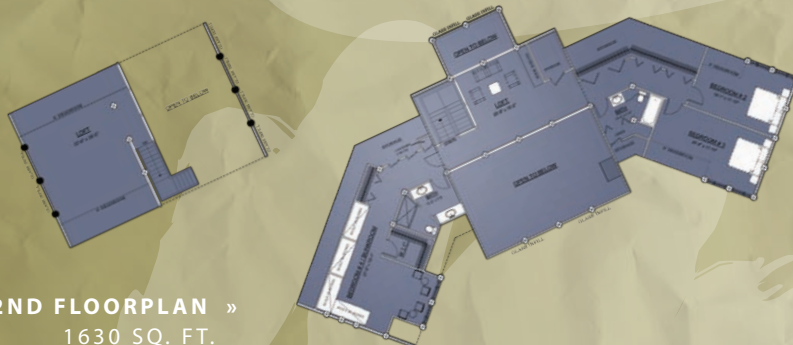

ROARING SPRING

5337 SQ. FT. LOG HOME

Brian Moore
LOG & TIMBER HOMES

« 1ST FLOORPLAN
3707 SQ. FT.

2ND FLOORPLAN »
1630 SQ. FT.

FOR DETAILED INFORMATION ON THIS LOG HOME CONTACT US AT

(604) 855-0602

OR