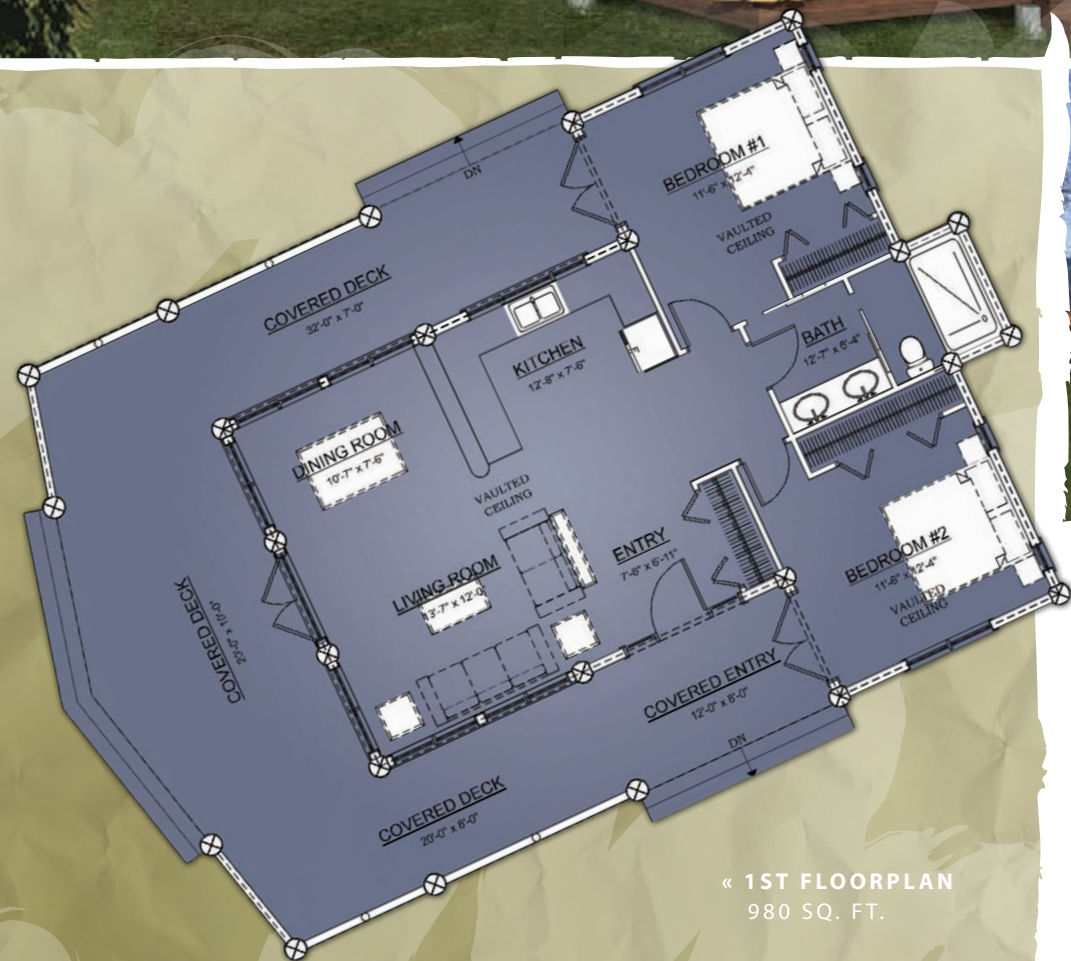

JEFFERSON

980 SQ. FT. POST & BEAM HOME

Brian Moore
LOG & TIMBER HOMES

« 1ST FLOORPLAN
980 SQ. FT.

FOR DETAILED INFORMATION ON THIS
POST & BEAM HOME CONTACT US AT

(604) 855-0602

OR

INFO@BRIANMOORELOGHOMES.COM