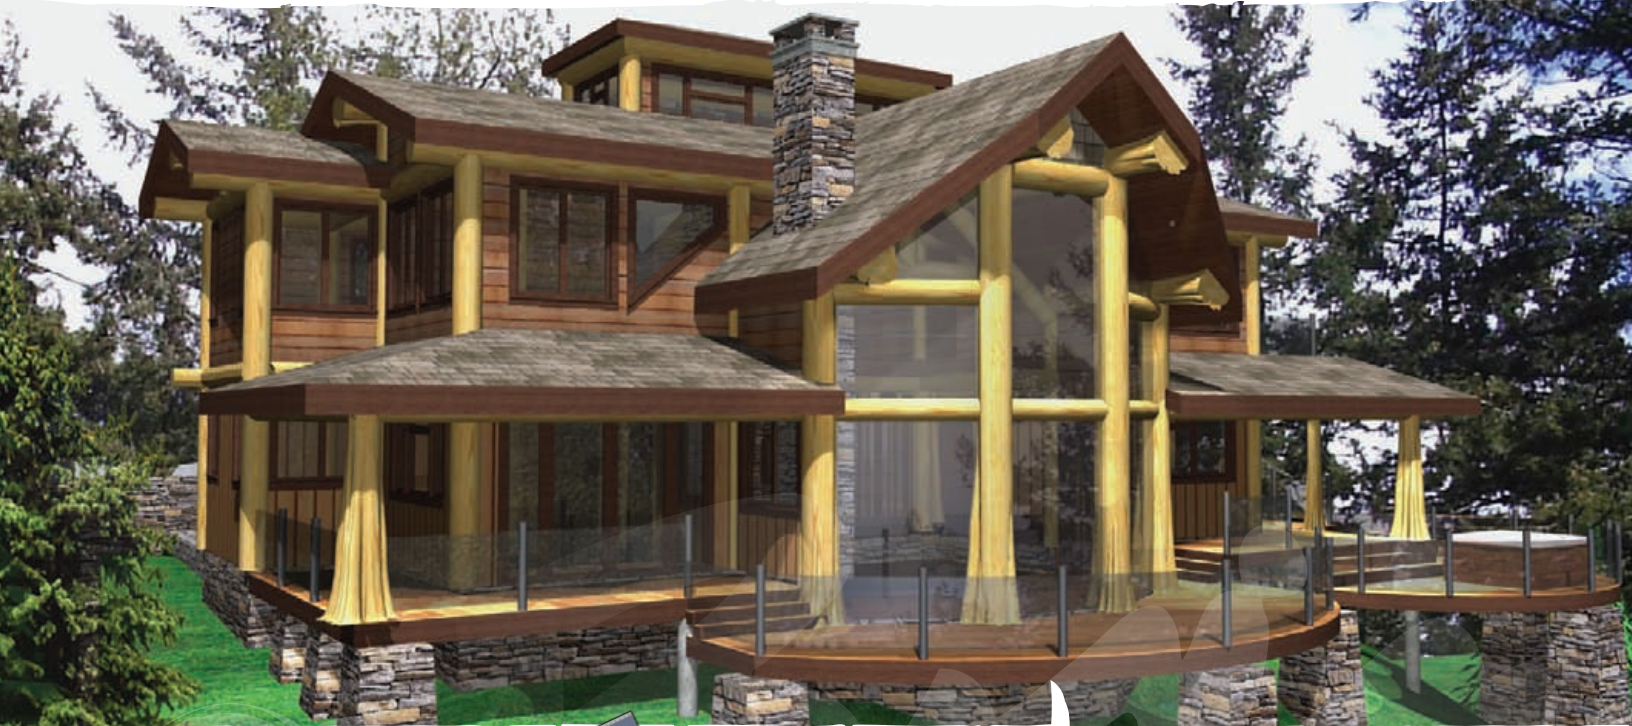

SHOAL LOOKOUT

2993 SQ. FT. POST & BEAM HOME

Brian Moore
LOG & TIMBER HOMES

FOR DETAILED INFORMATION ON THIS
POST & BEAM HOME CONTACT US AT

(604) 855-0602

OR

INFO@BRIANMOORELOGHOMES.COM

CUSTOM DESIGNS
POWERED BY