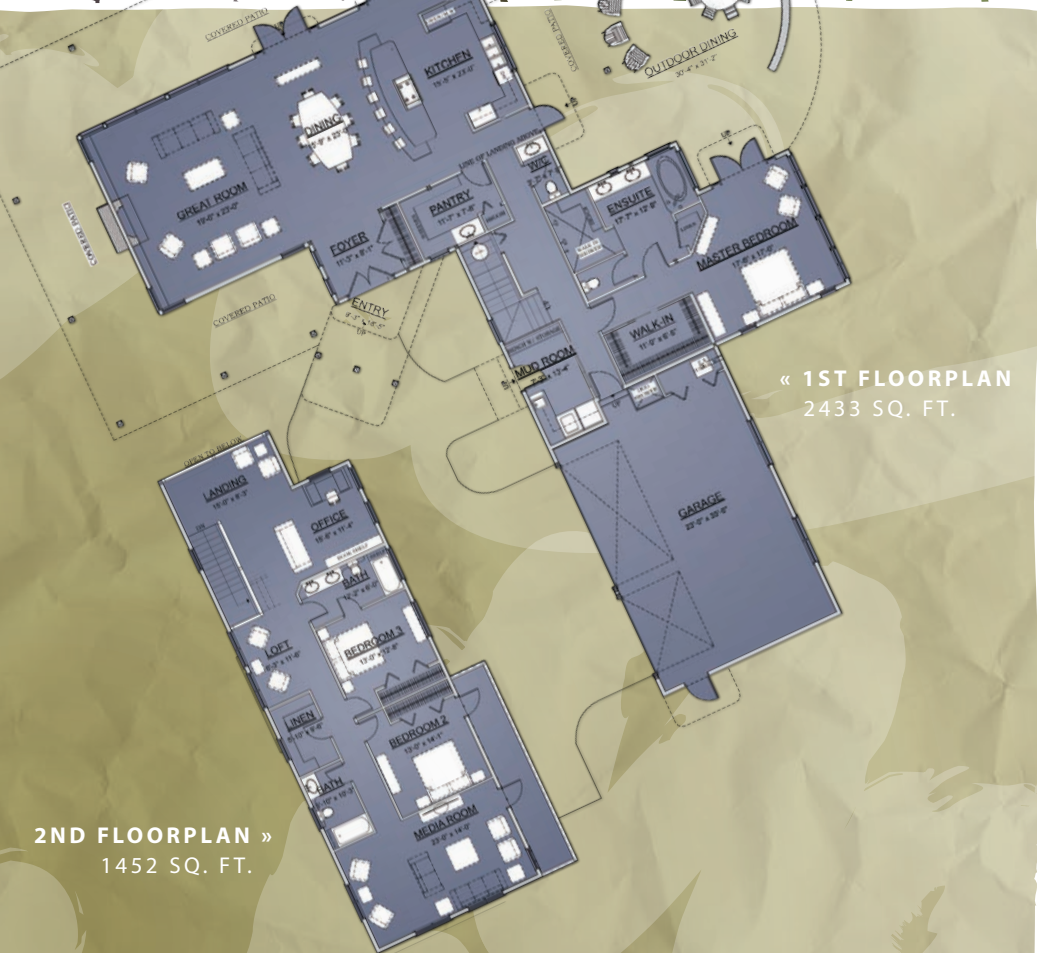

COLLIER

3885 SQ. FT. TIMBER FRAME HOME

Brian Moore
LOG & TIMBER HOMES

FOR DETAILED INFORMATION ON THIS
TIMBER FRAME HOME CONTACT US AT

(604) 855-0602

OR

INFO@BRIANMOORELOGHOMES.COM

CUSTOM DESIGNS
POWERED BY