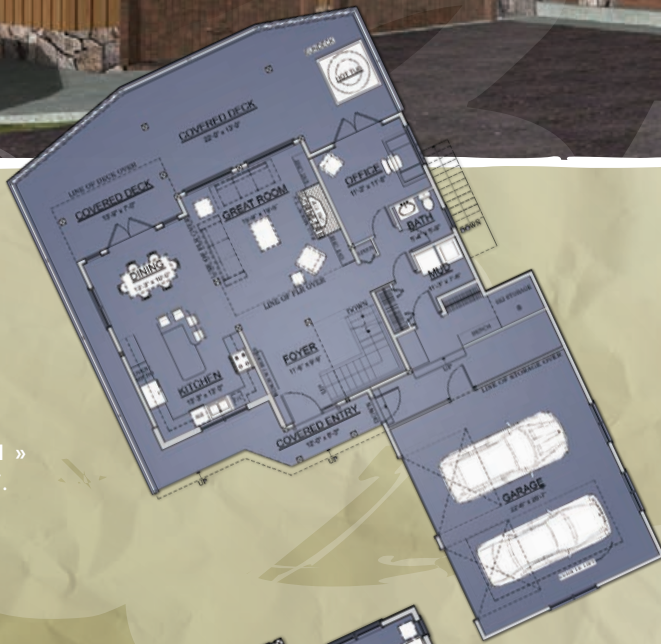

CREEKSIDE

2150 SQ. FT. TIMBER FRAME HOME

Brian Moore
LOG & TIMBER HOMES

1ST FLOORPLAN »
1312 SQ. FT.

2ND FLOORPLAN »
838 SQ. FT.

FOR DETAILED INFORMATION ON THIS
TIMBER FRAME HOME CONTACT US AT

(604) 855-0602