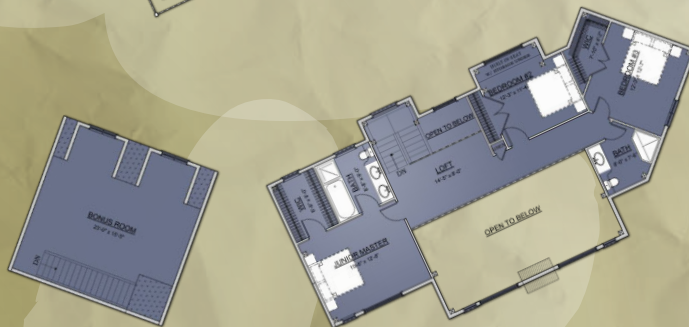

# LOOKOUT RIDGE

3160 SQ. FT. TIMBER FRAME HOME

*Brian Moore*  
LOG & TIMBER HOMES

« 1ST FLOORPLAN  
2089 SQ. FT.

2ND FLOORPLAN »  
1071 SQ. FT.

FOR DETAILED INFORMATION ON THIS  
TIMBER FRAME HOME CONTACT US AT