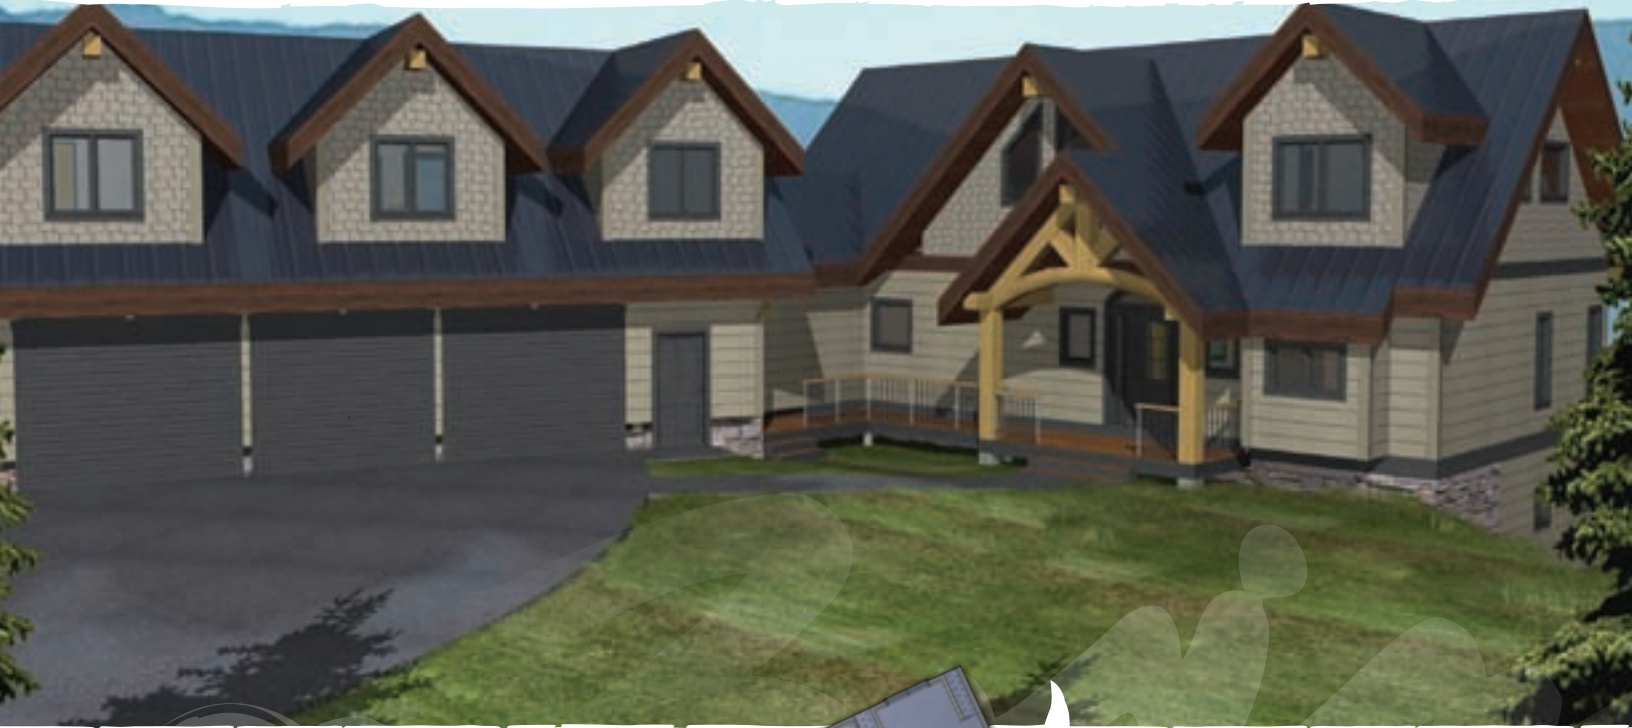

# SHUSWAP

2164 SQ. FT. TIMBER FRAME HOME

*Brian Moore*  
LOG & TIMBER HOMES

2ND FLOORPLAN »  
726 SQ. FT.

1ST FLOORPLAN »  
1438 SQ. FT.

FOR DETAILED INFORMATION ON THIS  
TIMBER FRAME HOME CONTACT US AT

(604) 855-0602