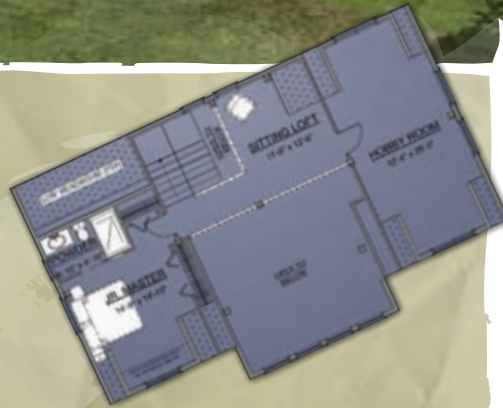

# SHUSWAP

2164 SQ. FT. TIMBER FRAME HOME

*Brian Moore*  
LOG & TIMBER HOMES

2ND FLOORPLAN »  
726 SQ. FT.

1ST FLOORPLAN »  
1438 SQ. FT.

FOR DETAILED INFORMATION ON THIS  
TIMBER FRAME HOME CONTACT US AT

(604) 855-0602