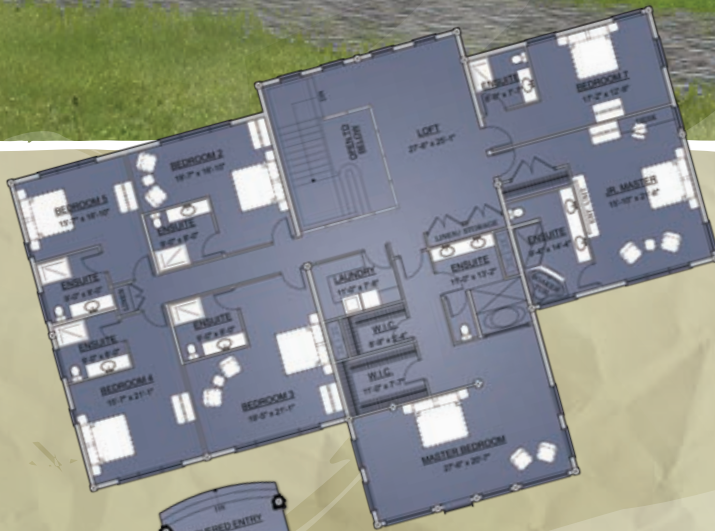

JOLLYMORE

8333 SQ. FT. LOG HOME

Brian Moore
LOG & TIMBER HOMES

2ND FLOORPLAN »
4027 SQ. FT.

FOR DETAILED INFORMATION ON THIS LOG HOME CONTACT US AT

(604) 855-0602

OR

INFO@BRIANMOORELOGHOMES.COM

1ST FLOORPLAN »
4386 SQ. FT.

CUSTOM DESIGNS
POWERED BY