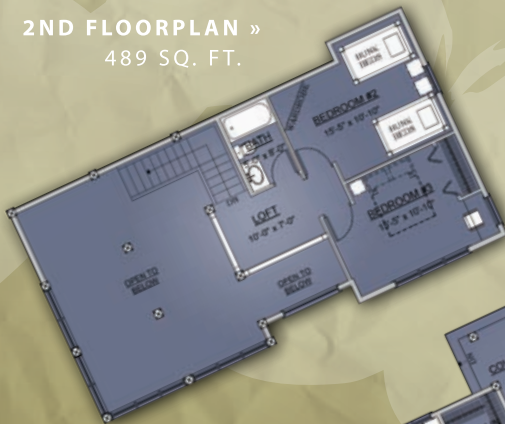

# BURFIELD

2292 SQ. FT. TIMBER FRAME HOME

*Brian Moore*  
LOG & TIMBER HOMES

2ND FLOORPLAN »  
489 SQ. FT.

1ST FLOORPLAN »  
1803 SQ. FT.

FOR DETAILED INFORMATION ON THIS  
TIMBER FRAME HOME CONTACT US AT

(604) 855-0602